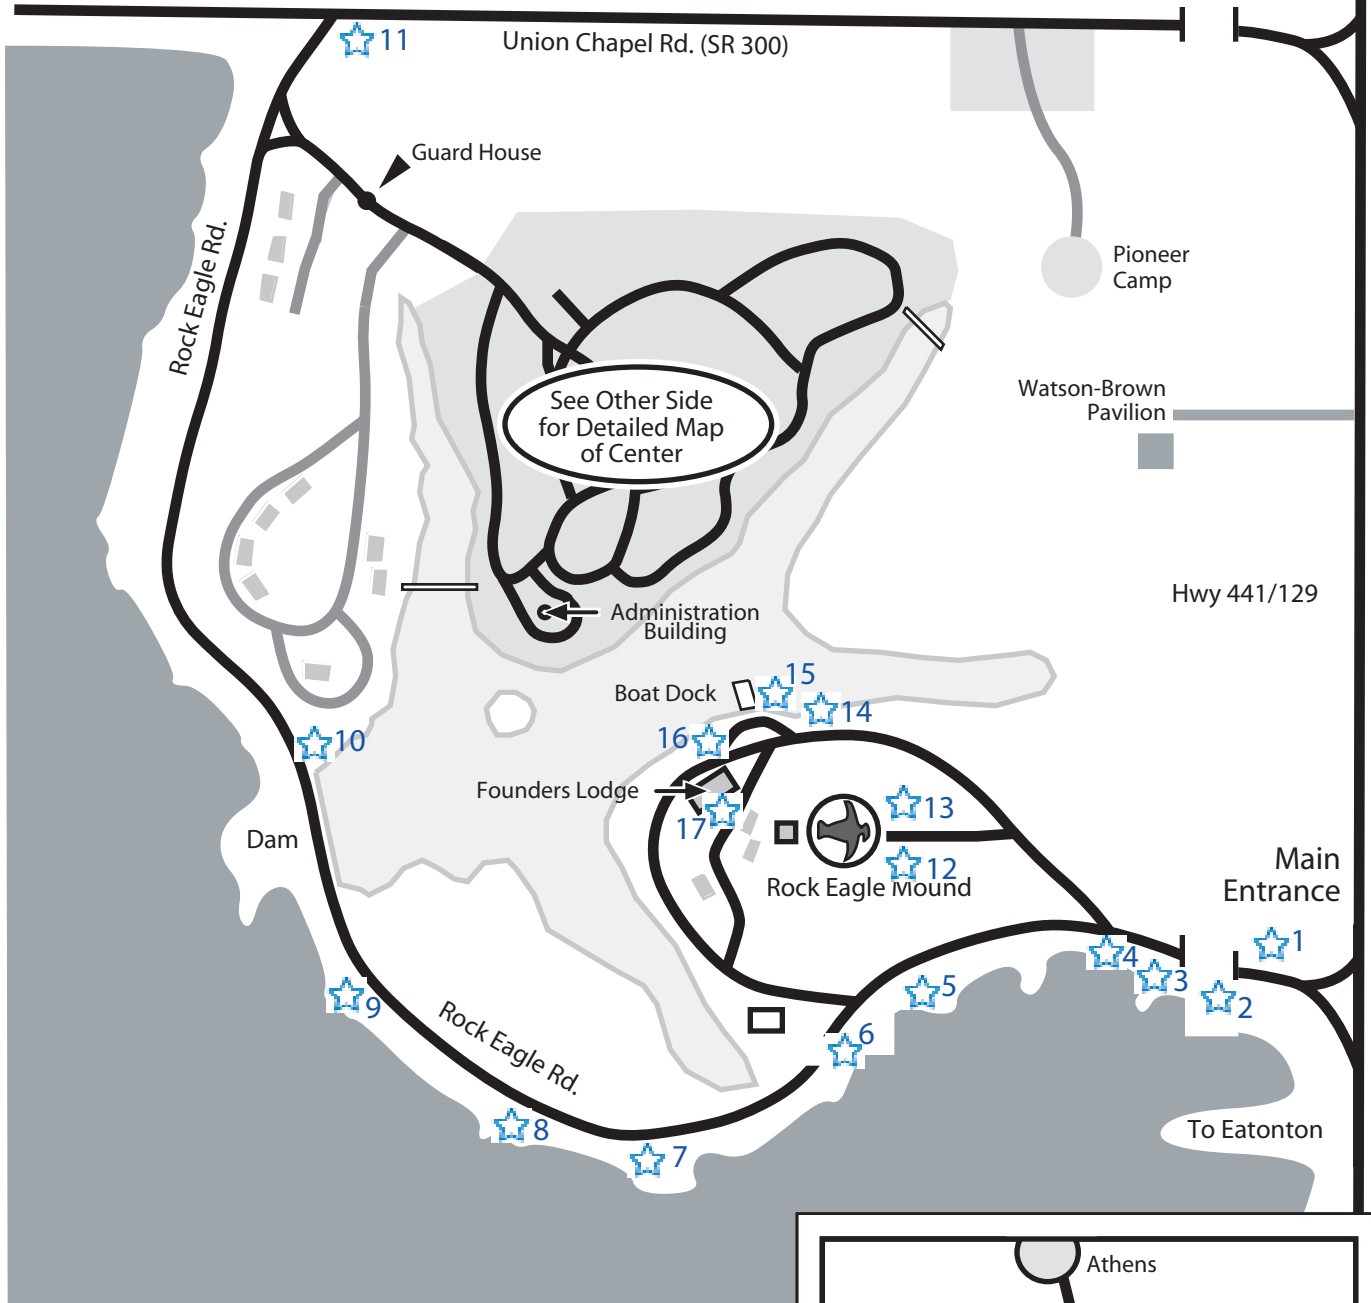

To Godfrey Hwy.  
(Monticello)

To Madison (I-20)

The University of Georgia  
College of Agricultural and Environmental Sciences  
Cooperative Extension Service

# ROCK EAGLE 4-H CENTER

350 Rock Eagle Road, NW  
Eatonton, Georgia 31024-6104

Telephone : 706-484-2800 Fax : 706-484-2888  
e-mail: reagle@uga.edu ● website: www.georgia4h.org