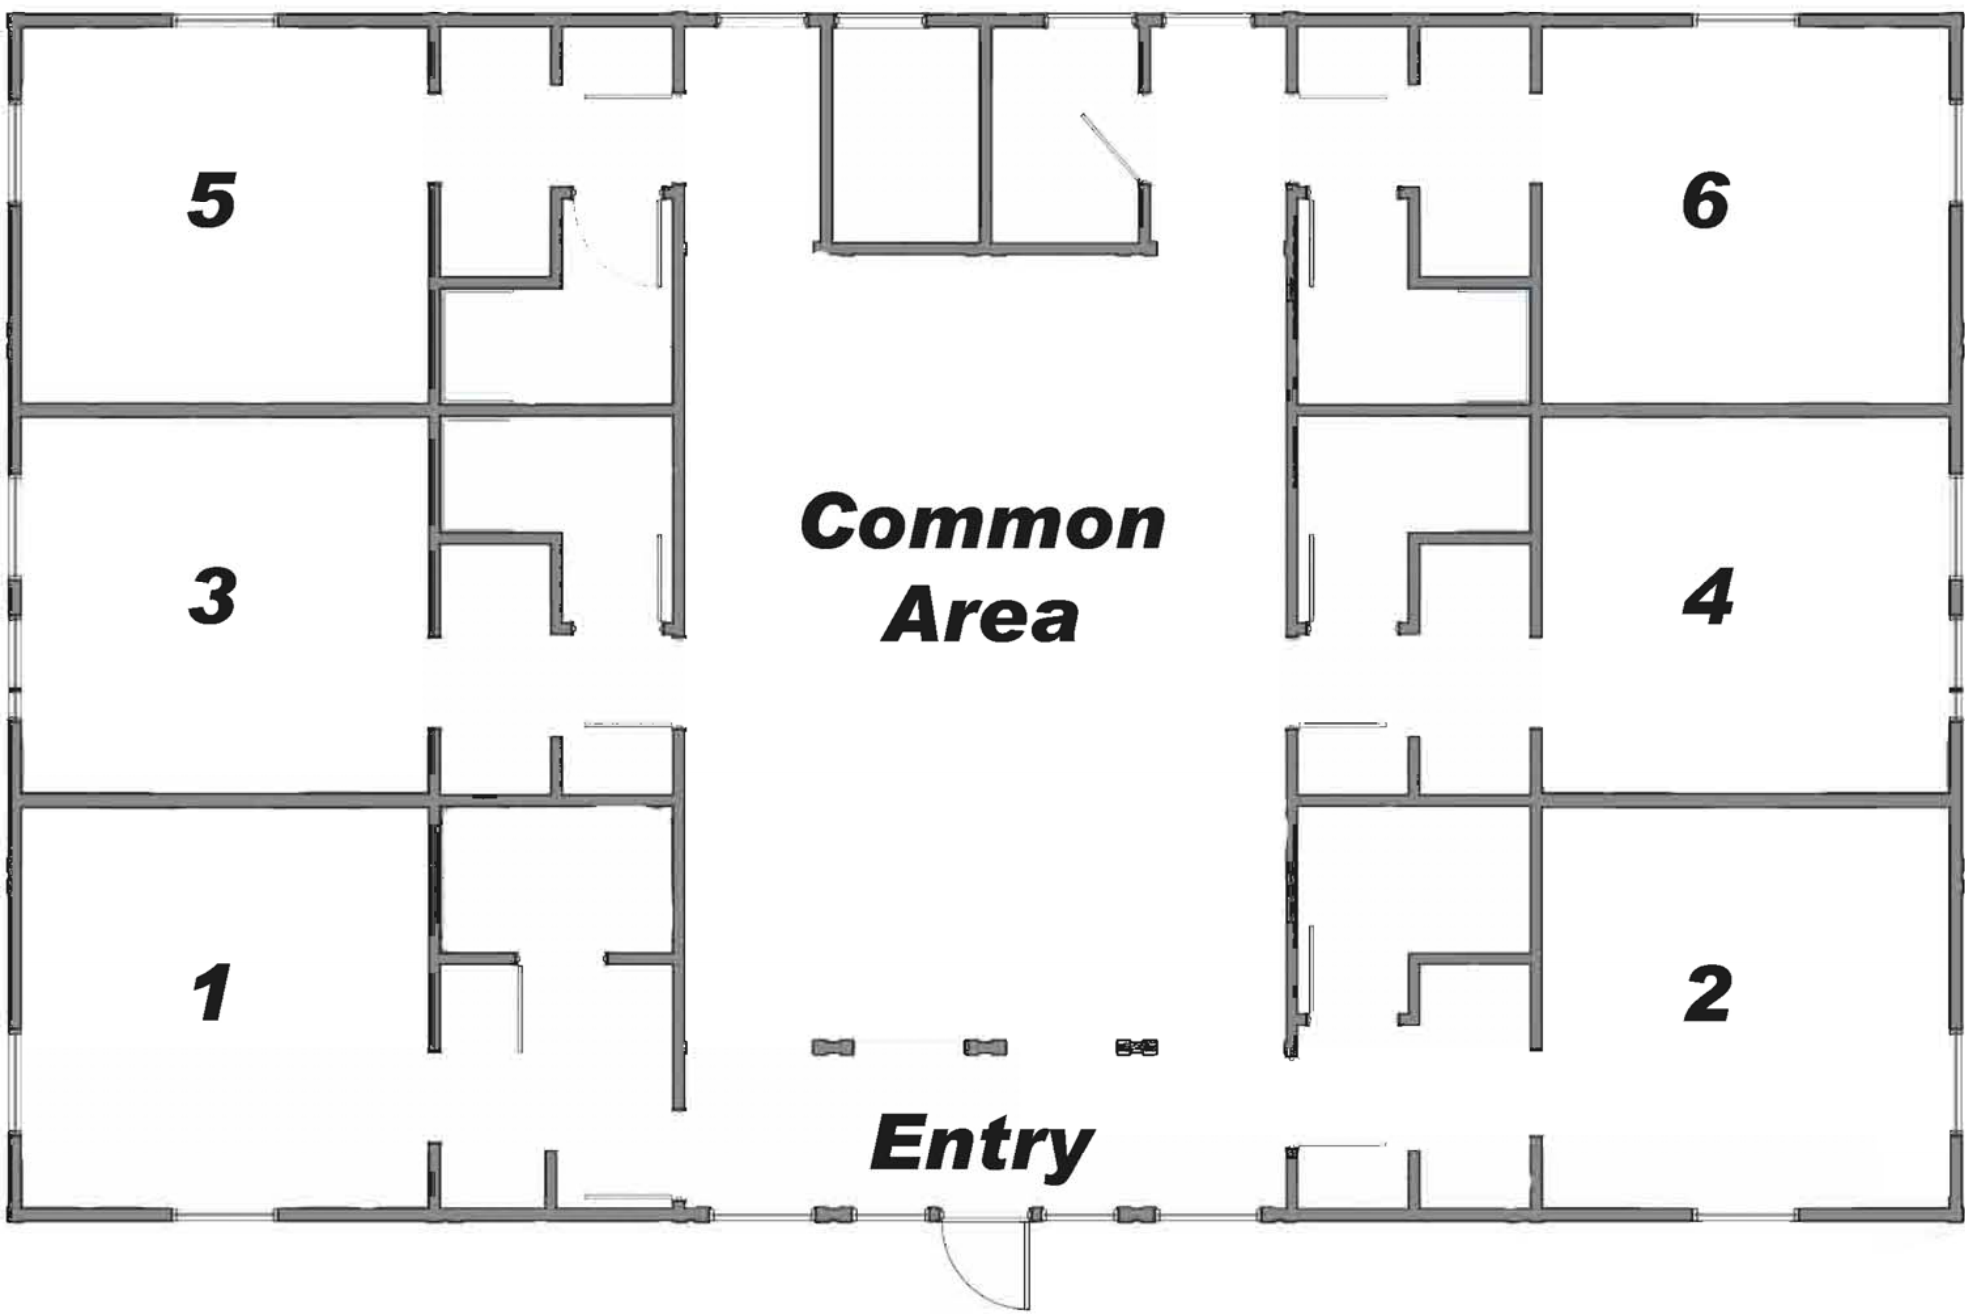

Rock Eagle 4-H Center

350 Rock Eagle Rd * Eatonton GA 31024

New Cabins at Rock Eagle

- Sleeps twenty-two
- Four rooms sleep 4 with private bath
- One room equipped with handicapped accessible bath sleeps 4
- One room with twin beds and refrigerator
- Common area with Wi-Fi and satellite TV
- Each room has individual temperature control
- [Video of new cabins](#)

5

6

3

**Common
Area**

4

1

2

Entry